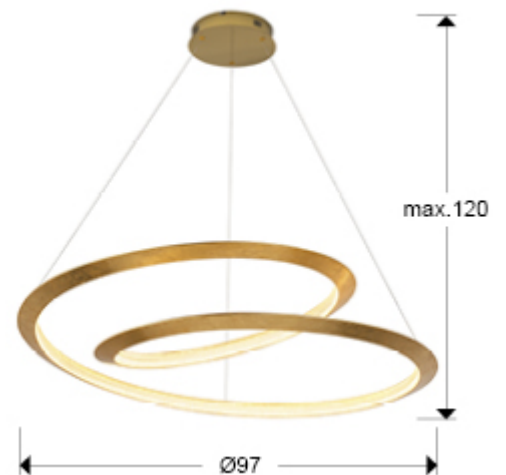

Eternity

165839

Pendants

Lamp made of metal, curved edge finished in golden leaves and golden canopy. Diffuser of clear acrylic pieces. 64W LED. 3,588 lm. 3,000 K.

This product includes LED drivers with 0-10V dimming. To use with a wall switch, use only this type of dimmers. Any other would damage the LED driver · This lamp is supplied with GRAVITY TOGGLES, to improve ceiling fixing.

GENERAL INFORMATION

Catalogue: i42 Iluminación
Page: 109
EAN Code: 8435435336905
Type: Pendants
Collection: Eternity

SIZES

Sizes: Ø 97.0 ↓ 25.0 cm
Height when installed: 75.0/ max. 130.0 cm
Weight: 3.6 Kg

SIZES WITH PACKAGING

Weight: 8.2 Kg
Volume: 0.2970m³
Sizes: ↔ 103.0 ↓ 28.0 ↗ 103.0 cm

TECHNICAL INFORMATION

IP protection: IP 20
Electric class: Class 1
Maximum power: 64W
Voltage: 180/240 V
Frequency: 50/60 Hz
Colour temperature: 3,000 K
Average lifespan: 50,000 h
Power factor: >0.95
CRI: >80